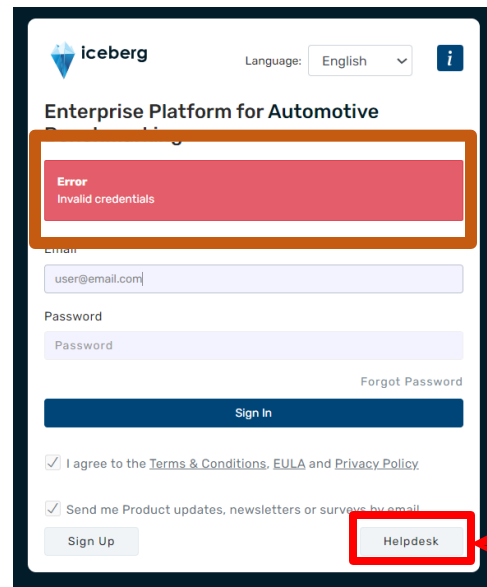

Send me Product updates, newsletters or surveys by email

Sign Up Helpdesk

Please reach out to iceberg3support@caresoftglobal.com for any assistance.

Error - Invalid credentials

- Please check if the entered e-mail ID and password are correct.
- You may not have reset the password yet using the welcome email. Kindly use the forgot password option to reset the password if you are signing in for the first time.
- Your e-mail ID is not registered, or you do not have an account.